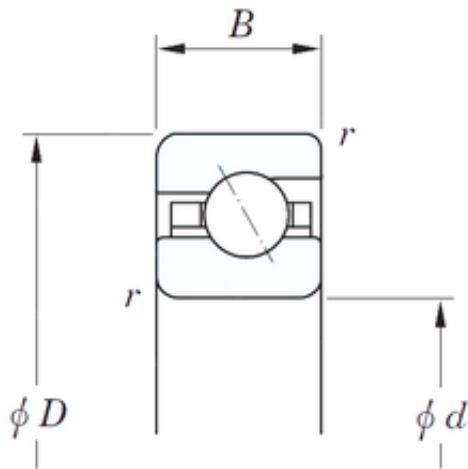

BEARING-THAILAND CO.,LTD.

635 mm x 654,05 mm x 9,525 mm KOYO KCA250 angular contact ball bearings

Bearing No. KCA250

Size	635x654.05x9.525 mm
Bore Diameter	635 mm
Outer Diameter	654,05 mm
Width	9,525 mm
d	635 mm
D	654,05 mm
B	9,525 mm
C	9,525 mm
r	1 mm
Weight	1,14 Kg
Basic dynamic load rating (C)	21,6 kN
Bearing No.	KCA250
r(min)	1
Cr	21.6
C0r	84.0
Mass(kg)	1.14

KCA250 Bearing 2D drawings and 3D CAD models