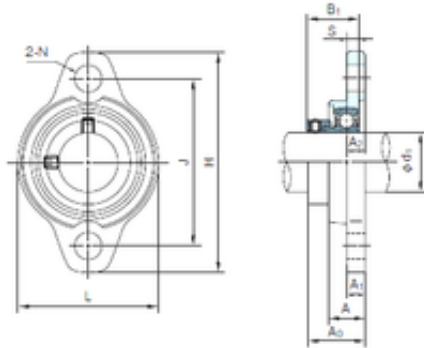

## NACHI UFL08 bearing units

Bearing No. UFL08

Bore Diameter	8 mm
d	8 mm
A0	16 mm
A	8.5 mm
A1	4 mm
B1	15 mm
H	48 mm
J	37 mm
L	27 mm
N	4.8 mm
S	3.5 mm
Bolt (G)	M4
A2	4.5 mm

UFL08 Bearing 2D drawings and 3D CAD models