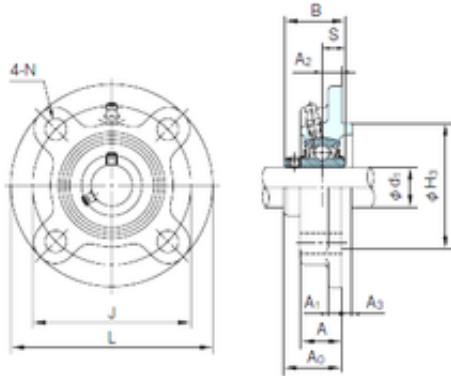

BEARING-THAILAND CO.,LTD.

NACHI UCFCX13 bearing units

Bearing No. UCFCX13

Bore Diameter	65 mm
d1	65 mm
H3	140 mm
A0	55.4 mm
A	33 mm
A1	14 mm
B	74.6 mm
J	165 mm
L	194 mm
N	16 mm
S	30.2 mm
Bolt (G)	M14
A2	11 mm
A3	20 mm

UCFCX13 Bearing 2D drawings and 3D CAD models