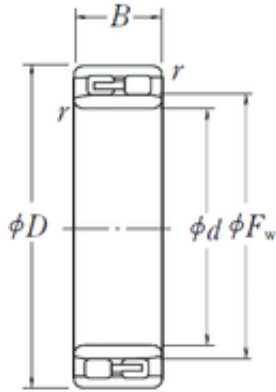

BEARING-THAILAND CO.,LTD.

260 mm x 360 mm x 100 mm NSK NNU 4952
cylindrical roller bearings

Bearing No. NNU 4952

Size	260x360x100 mm
Bore Diameter	260 mm
Outer Diameter	360 mm
Width	100 mm
d	260 mm
Fw	289 mm
D	360 mm
B	100 mm
C	100 mm
r min.	2,1 mm
Weight	31,1 Kg
Basic dynamic load rating (C)	935 kN
Basic static load rating (C0)	2100 kN
(Grease) Lubrication Speed	1 400 r/min

NNU 4952 Bearing 2D drawings and 3D CAD models