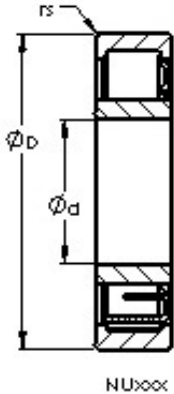

BEARING-THAILAND CO.,LTD.

AST NU2313 EM cylindrical roller bearings

Bearing No. NU2313 EM

Size	65x140x48 mm
Bore Diameter	65 mm
Outer Diameter	140 mm
Width	48 mm
Bearing Type	NU
Bore Dia (d)	65.0000
Outer Dia (D)	140.0000
Width (B)	48.0000
Radius (min) (rs)	2.100
Dynamic Load Rating (Cr)	245,000
Static Load Rating (Cor)	285,000
Max Speed (Grease) (X1000 RPM)	4
Max Speed (Oil) (X1000 RPM)	5
Max. Shaft Shoulder Dia. Inner (Li)	82.5
Min. Housing Shoulder Dia., Outer (Lo)	124.5
Weight (g)	3,680.00
Precision	RBEC 1
Standard Clearance	C0
Material	52100 Chrome steel, or equivalent

NU2313 EM Bearing 2D drawings and 3D CAD models