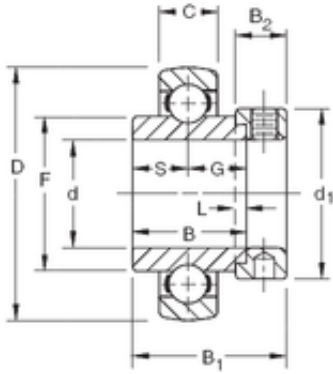

BEARING-THAILAND CO.,LTD.

17,4625 mm x 47 mm x 34,13 mm Timken
SMN011KB deep groove ball bearings

Bearing No. SMN011KB

Size	17.4625x47x34.13 mm
Bore Diameter	17,4625 mm
Outer Diameter	47 mm
Width	34,13 mm
d	17,4625 mm
D	47 mm
B	34,13 mm
C	14 mm
d1	34,93 mm
B1	46,05 mm
B2	15,88 mm
F	25,93 mm
G	17,07 mm
L	4 mm
S	17,07 mm
Weight	0,218 Kg
Basic dynamic load rating (C)	15 kN

SMN011KB Bearing 2D drawings and 3D CAD models