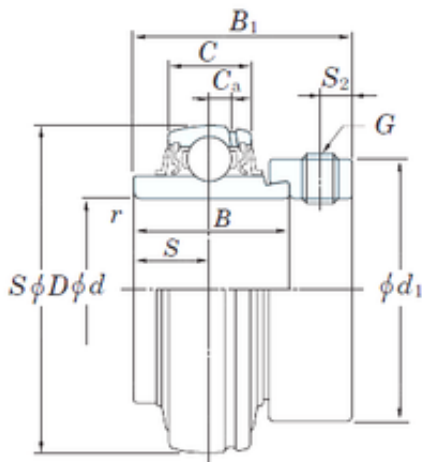

BEARING-THAILAND CO.,LTD.

70 mm x 125 mm x 68,2 mm KOYO NA214
deep groove ball bearings

Bearing No. NA214

Size	70x125x68.2 mm
Bore Diameter	70 mm
Outer Diameter	125 mm
Width	68,2 mm
d	70 mm
D	125 mm
B	68,2 mm
B1	85,7 mm
C	30 mm
d1	97 mm
r min.	1,5 mm
C	9 mm
S	34,1 mm
S2	8,5 mm
Thread (G)	M10 × 1,25
Weight	2,92 Kg
Basic dynamic load rating (C)	62,2 kN
Basic static load rating (C0)	44,1 kN

NA214 Bearing 2D drawings and 3D CAD models