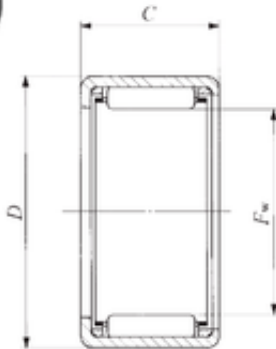

### IKO BA 188 Z needle roller bearings

Bearing No. BA 188 Z

Size	28.575x34.925x12.7 mm
Bore Diameter	28,575 mm
Outer Diameter	34,925 mm
Width	12,7 mm
Fw	28,575 mm
D	34,925 mm
C	12,7 mm
Weight	0,0195 Kg
Basic dynamic load rating (C)	8,68 kN
Basic static load rating (C0)	13,4 kN

BA 188 Z Bearing 2D drawings and 3D CAD models