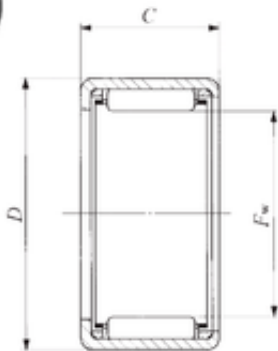

BEARING-THAILAND CO.,LTD.

IKO TA 1225 Z needle roller bearings

Bearing No. TA 1225 Z

Size	12x19x25 mm
Bore Diameter	12 mm
Outer Diameter	19 mm
Width	25 mm
Fw	12 mm
D	19 mm
C	25 mm
Weight	0,0215 Kg
Basic dynamic load rating (C)	13,8 kN
Basic static load rating (C0)	18,3 kN

TA 1225 Z Bearing 2D drawings and 3D CAD models