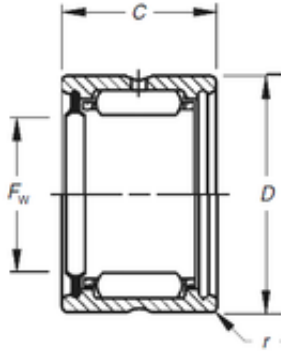

BEARING-THAILAND CO.,LTD.

Timken HJ-445628RS needle roller bearings

Bearing No. HJ-445628RS

Size	69.85x88.9x44.45 mm
Bore Diameter	69,85 mm
Outer Diameter	88,9 mm
Width	44,45 mm
Fw	69,85 mm
D	88,9 mm
C	44,45 mm
r	2,03 mm
Weight	0,64 Kg
Basic dynamic load rating (C)	101 kN
Basic static load rating (C0)	203,3 kN

HJ-445628RS Bearing 2D drawings and 3D CAD models