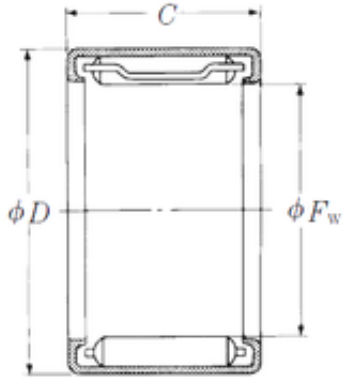

BEARING-THAILAND CO.,LTD.

NSK FJL-2215L needle roller bearings

Bearing No. FJL-2215L

Size	22x29x15 mm
Bore Diameter	22 mm
Outer Diameter	29 mm
Width	15 mm
Fw	22 mm
D	29 mm
C	15 mm
Weight	0,02 Kg
Basic dynamic load rating (C)	12,7 kN

FJL-2215L Bearing 2D drawings and 3D CAD models