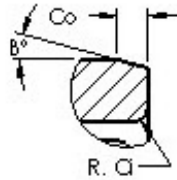

BEARING-THAILAND CO.,LTD.

AST AST650 637560 plain bearings

Bearing No. AST650 637560

| | |
|--|--|
| Bore Diameter | 63 mm |
| Outer Diameter | 75 mm |
| Bearing Type | straight |
| Shaft Dia., Nominal (d) | 63.0000 |
| Housing Bore Dia. (Dh) - 75 +0.030 / -0 | 75 +0.030 / 0 |
| Bearing Outside Diameter, Nominal(Do) | 75.000 |
| Bearing Outside Diameter Tolerance (Do tol.) | 75 +0.030 / +0.011 |
| Bearing Bore after Mounting (di) | 63 +0.080 / +0.030 |
| Bearing Length, Nominal (B) | 60.000 |
| Bearing Length Tolerance (B tol.) - -0.10 / -0.30 | 0.10 / 0.30 |
| OD Chamfer Length (Co) | 3.000 |
| ID Chamfer Angle (B deg.) | 15 |
| ID Chamfer Length (Ci) | 1.200 |
| Material | Cast bronze with solid lubricant inserts. |