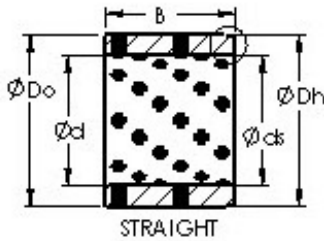

BEARING-THAILAND CO.,LTD.

AST AST650 637560 plain bearings

Bearing No. AST650 637560

| | |
|--|--|
| Bore Diameter | 63 mm |
| Outer Diameter | 75 mm |
| Bearing Type | straight |
| Shaft Dia., Nominal (d) | 63.0000 |
| Housing Bore Dia. (Dh) - 75 +0.030 / -0 | 75 +0.030 / 0 |
| Bearing Outside Diameter, Nominal(Do) | 75.000 |
| Bearing Outside Diameter Tolerance (Do tol.) | 75 +0.030 / +0.011 |
| Bearing Bore after Mounting (di) | 63 +0.080 / +0.030 |
| Bearing Length, Nominal (B) | 60.000 |
| Bearing Length Tolerance (B tol.) - -0.10 / -0.30 | 0.10 / 0.30 |
| OD Chamfer Length (Co) | 3.000 |
| ID Chamfer Angle (B deg.) | 15 |
| ID Chamfer Length (Ci) | 1.200 |
| Material | Cast bronze with solid lubricant inserts. |