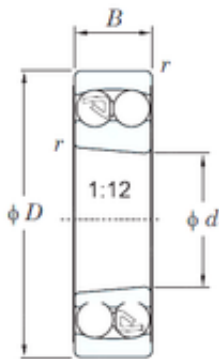

## BEARING-THAILAND CO.,LTD.

20 mm x 52 mm x 21 mm KOYO 2304K self aligning ball bearings

Bearing No. 2304K

Size	20x52x21 mm
Bore Diameter	20 mm
Outer Diameter	52 mm
Width	21 mm
d	20 mm
D	52 mm
B	21 mm
C	21 mm
r min.	1.1 mm
da min.	26.5 mm
Da max.	45.5 mm
ra max.	1 mm
Weight	0.205 Kg
Basic dynamic load rating (C)	18.0 kN
Basic static load rating (C0)	4.70 kN
(Grease) Lubrication Speed	11000 r/min
(Oil) Lubrication Speed	15000 r/min
Calculation factor (e)	0.49
Calculation factor (Y0)	1.35
Calculation factor (Y1)	1.29

2304K Bearing 2D drawings and 3D CAD models