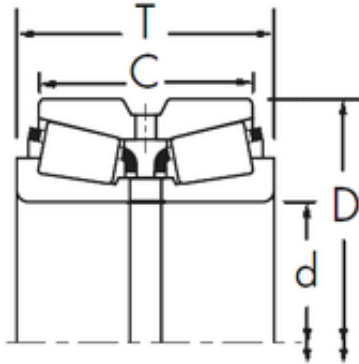

### Timken 390A/394D+X1s-395 Bearing 390/394D Double Row Taper Roller Bearing

Bearing No. 390A/394D+X1s-395

Size	63.5x110x52.388 mm
Bore Diameter	63,5 mm
Outer Diameter	110 mm
Width	52,388 mm
d	63,5 mm
D	110 mm
T	52,388 mm
C	46,038 mm
R	1,5 mm
r	0,8 mm

390A/394D+X1s-395 Bearing 2D drawings and 3D CAD models