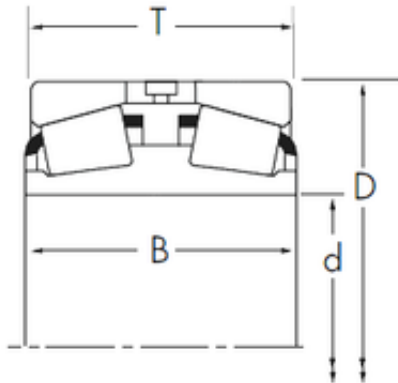

BEARING-THAILAND CO.,LTD.

Timken Taper Roller Bearings 42362D/42587
Lm119348d/Lm119311 Hh221440d/Hh221410
779d/772 52400d/52618 52400d/52637
52400d/52638 868d/854 782D/772

Bearing No. 42362D/42587

Size	92.075x149.225x63.5 mm
Bore Diameter	92,075 mm
Outer Diameter	149,225 mm
Width	63,5 mm
d	92,075 mm
D	149,225 mm
T	63,5 mm
B	57,942 mm
R	1,5 mm
r	3,3 mm

42362D/42587 Bearing 2D drawings and 3D CAD models